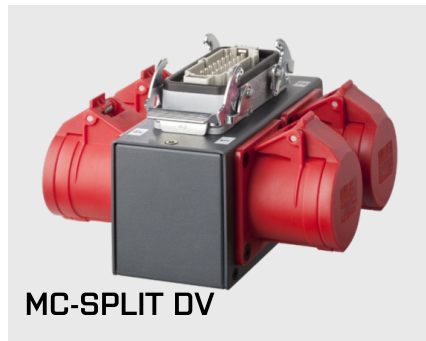

LV CEE16/3P Yellow Wiring Type

WT-CEE16/3P, Yellow socket CEE16/3p MALE: L:
UP, N: DOWN, PE: COMM, LTM

LV/DV CEE16/5P RED Wiring Type

WT-CEE16/5P, CEE16/5p RED hoist/motor
socket L1, L2, L3 connected, NEUTRAL: not connected

WT-CEE16/5P, CEE16/5p RED hoist/motor
socket L1, L2, L3 connected, NEUTRAL is connected PE

LV CEE16/4P Yellow Wiring Type

WT-CEE16/4P, Yellow socket LV: L1: UP, L2:
DOWN, L3: COMM, Litec/Outboard/LTM

WT-CEE16/4P, Yellow socket LV: L1: CMN, L2:
UP, L3: DOWN, CM/Stagemaker/Prolyte

WT-CEE16/4P, Yellow socket LV: L1: DOWN, L2:
UP, L3: COMM, Tuechler

Related products

SRS Group s.r.o reserves the right to make changes to the equipment described in this manual/datasheet without prior notice. (E&OE). © SRS Group s.r.o

SRS Group s.r.o.

Rybničná 36/D, 831 07 Bratislava, Slovakia

phone: [+421 232 661 800](tel:+421232661800), email: sales@srs-group.com, www.srs-group.com